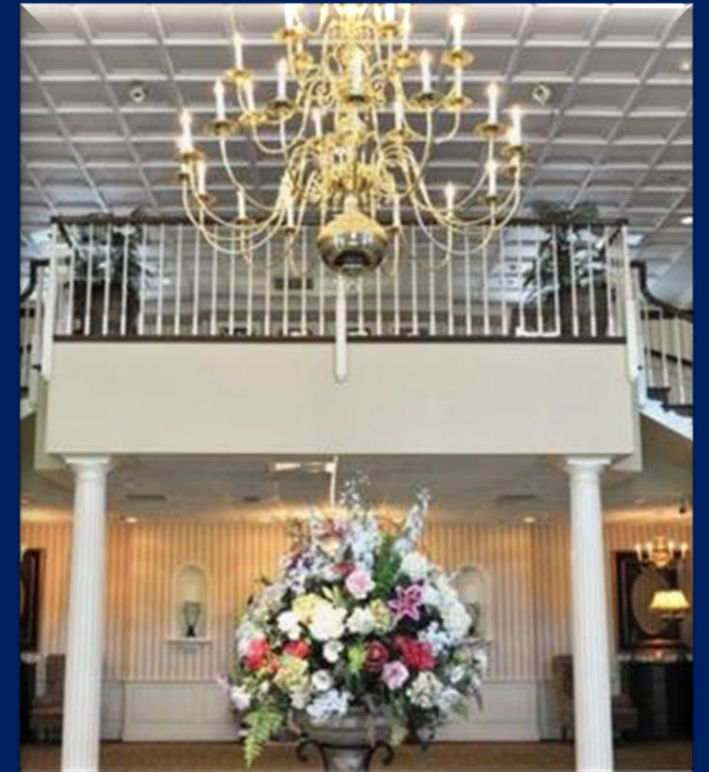

The background of the image is a reproduction of the painting 'The Starry Night' by the Dutch Impressionist painter J.M.W. Turner. The painting depicts a night sky filled with swirling, turbulent clouds in shades of blue, green, and yellow. A large, bright sun or moon is visible on the right side, surrounded by a halo of light. The overall effect is one of a dreamlike, atmospheric scene.

Starry Night
Senior Prom
May 20th 2022

Important Information

Friday, May 20, 2022

7:00 pm to 11:00 pm

Spring Mill Manor

171 Jacksonville Rd.

Ivyland, PA 18974

Bring your Student ID!